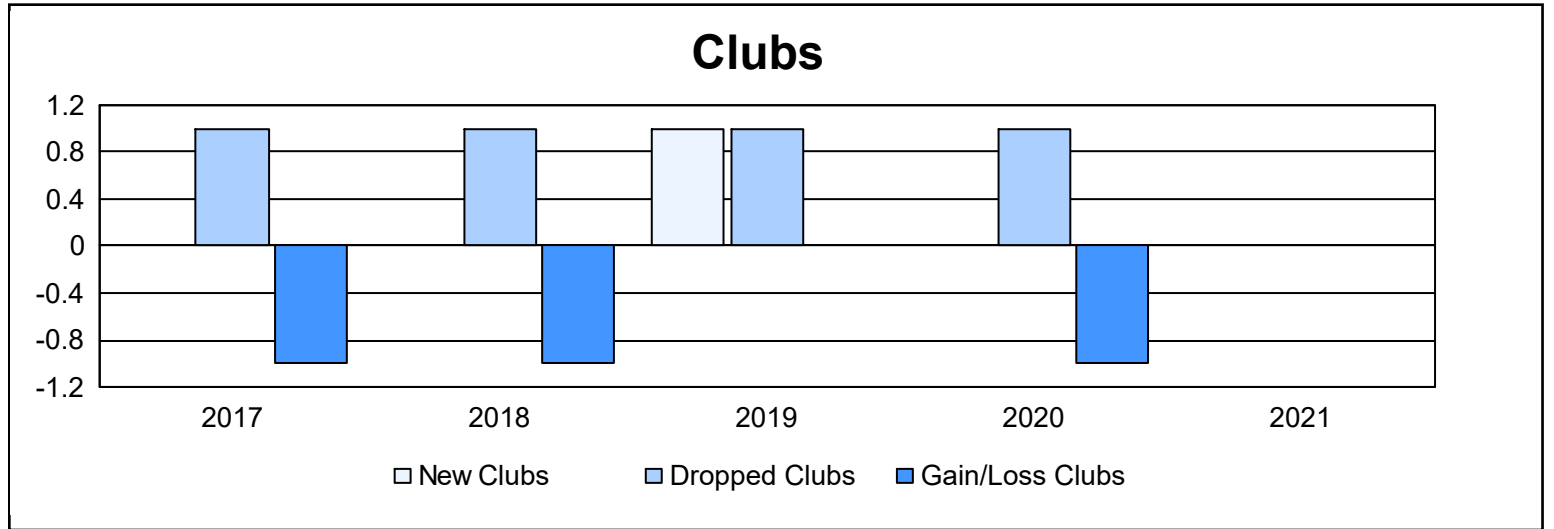

Year	New Clubs	Dropped Clubs	Gain/ Loss Clubs	New Members	Charter Members	Reinstate Members	Transfer Members	Total Member Added	Total Members Dropped	Gain/ Loss Members
2016-2017	0	1	-1	155	0	13	5	173	177	-4
2017-2018	0	1	-1	122	0	12	2	136	178	-42
2018-2019	1	1	0	128	20	14	4	166	170	-4
2019-2020	0	1	-1	67	3	4	0	74	147	-73
2020-2021	0	0	0	104	0	33	1	138	135	3
<b>Average</b>	<b>0</b>	<b>1</b>	<b>-1</b>	<b>115</b>	<b>5</b>	<b>15</b>	<b>2</b>	<b>137</b>	<b>161</b>	<b>-24</b>

### Membership Composition June 2021 Cumulative