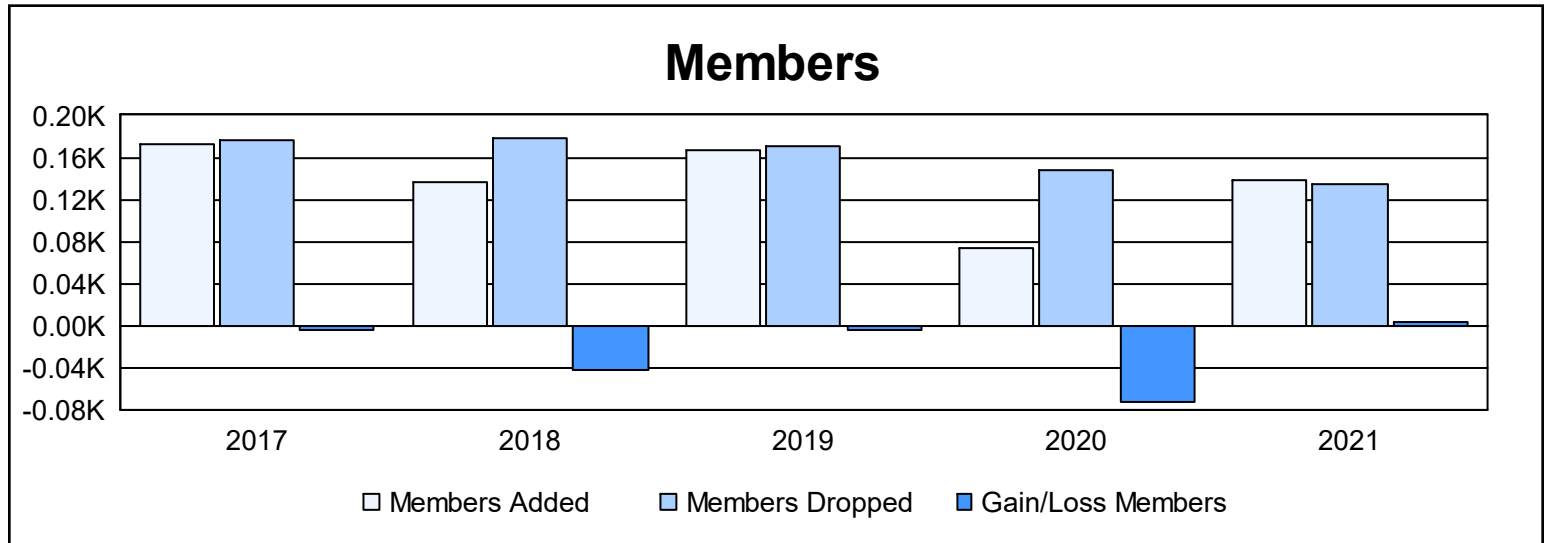

Year	New Clubs	Dropped Clubs	Gain/ Loss Clubs	New Members	Charter Members	Reinstate Members	Transfer Members	Total Member Added	Total Members Dropped	Gain/ Loss Members
2016-2017	0	1	-1	155	0	13	5	173	177	-4
2017-2018	0	1	-1	122	0	12	2	136	178	-42
2018-2019	1	1	0	128	20	14	4	166	170	-4
2019-2020	0	1	-1	67	3	4	0	74	147	-73
2020-2021	0	0	0	104	0	33	1	138	135	3
<b>Average</b>	<b>0</b>	<b>1</b>	<b>-1</b>	<b>115</b>	<b>5</b>	<b>15</b>	<b>2</b>	<b>137</b>	<b>161</b>	<b>-24</b>

### Membership Composition June 2021 Cumulative