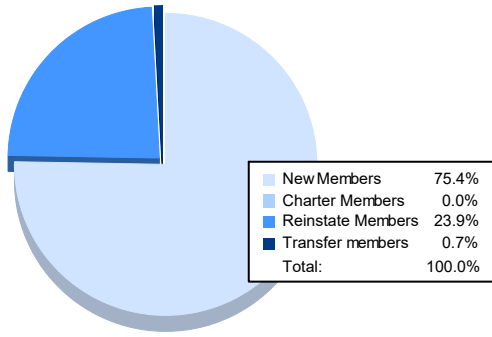

Year	New Clubs	Dropped Clubs	Gain/ Loss Clubs	New Members	Charter Members	Reinstate Members	Transfer Members	Total Member Added	Total Members Dropped	Gain/ Loss Members
2016-2017	0	1	-1	155	0	13	5	173	177	-4
2017-2018	0	1	-1	122	0	12	2	136	178	-42
2018-2019	1	1	0	128	20	14	4	166	170	-4
2019-2020	0	1	-1	67	3	4	0	74	147	-73
2020-2021	0	0	0	104	0	33	1	138	135	3
<b>Average</b>	<b>0</b>	<b>1</b>	<b>-1</b>	<b>115</b>	<b>5</b>	<b>15</b>	<b>2</b>	<b>137</b>	<b>161</b>	<b>-24</b>

### Membership Composition June 2021 Cumulative